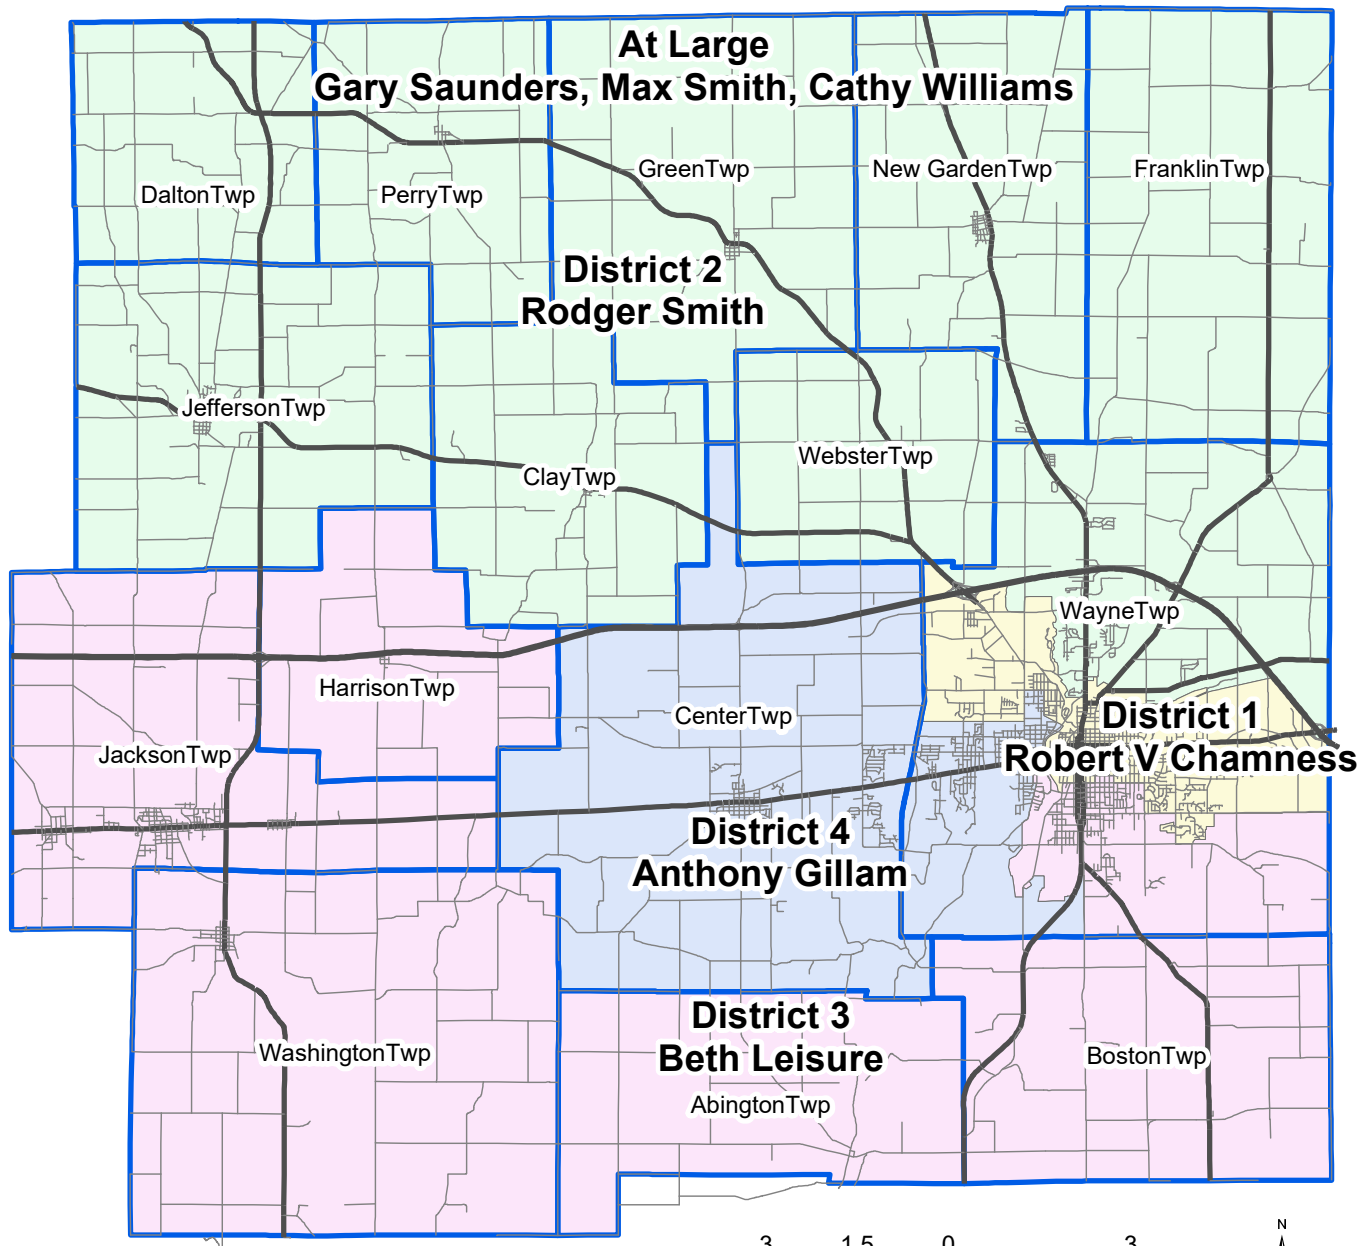

Wayne County Council

District

1 - Robert V Chamness

2 - Rodger Smith

3 - Beth Leisure

4 - Anthony Gillam

At Large

Gary Saunders

Max Smith

Cathy Williams

The Wayne County Council is composed of seven elected officials. Four of them represent specific districts, and three are elected "at large".

County Council meets at 8:00 AM on the first Wednesday of every month in the Council Chambers of the County Annex Building. This meeting is open to the public.

Wayne County Administration Building
401 East Main St
Richmond, IN 47374
765-973-9200

At Large
Gary Saunders, Max Smith, Cathy Williams

District 2
Rodger Smith

District 1
Robert V Chamness

District 4
Anthony Gillam

District 3
Beth Leisure