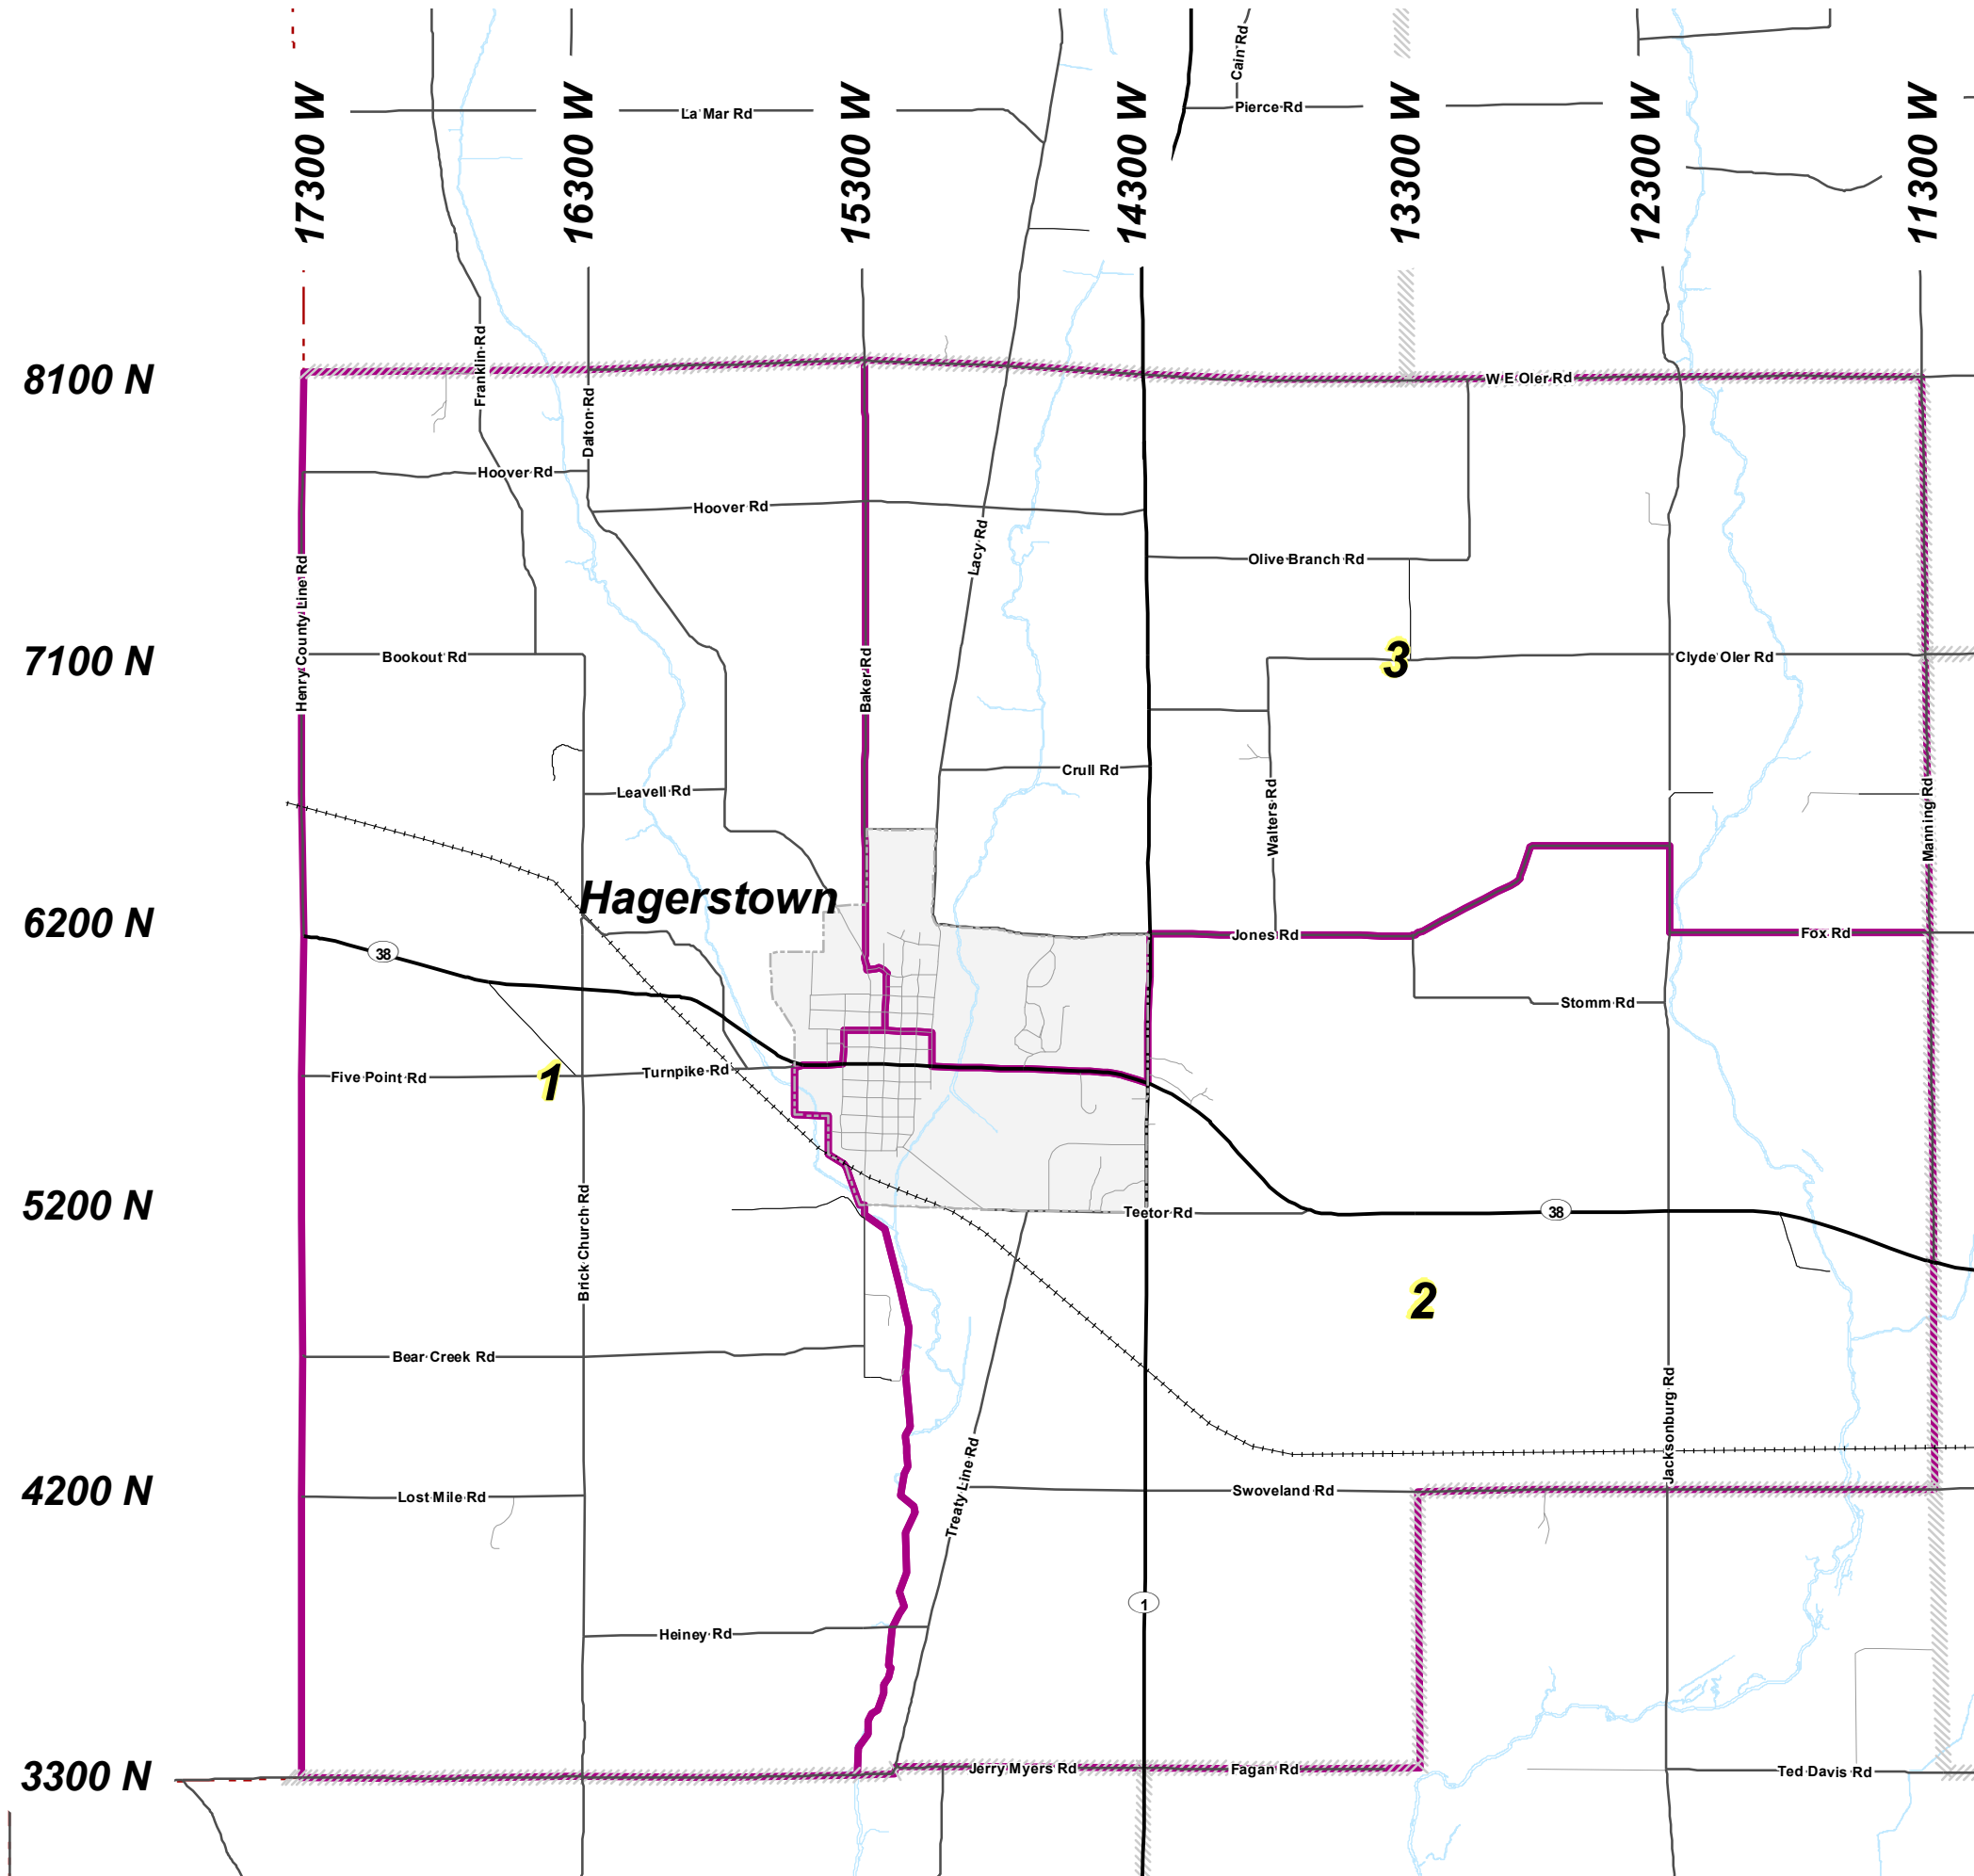

Jefferson Township Precincts

Not to Scale

Wayne County/Richmond GIS
Date: 02/07/2013 By: G. Atkins

Wayne County Surveyor's Office
401 E. Main Street
Richmond, IN 47374

1. **Legend**
2. Interstates
   - US Highways
   - State Roads
   - Railroads
   - Township Lines
   - Towns
   - Precinct Boundry
   - Incorporated Areas
   - County Boundary
   - Rivers